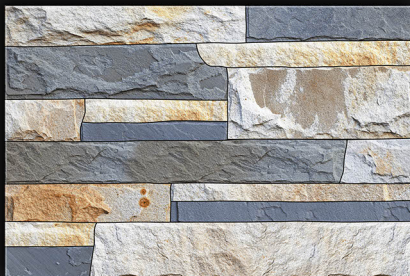

size **450x300** mm

digital
Wall
tiles

 Matt elevation
series...

18 18

size **450x300** mm

digital
Wall
tiles

 Matt elevation
series...

18919