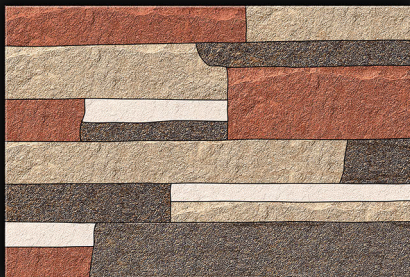

digital
Wall
Tiles Collection

300x450mm

EUROCOIN
ceramica

*Digital
Printing*

Art, this is it!

digital
Wall
tiles

 Matt elevation
series...

1801