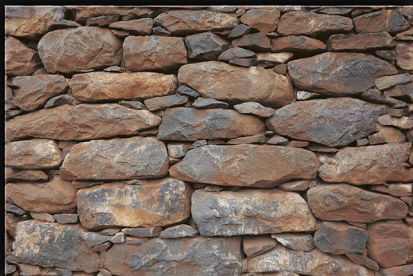

 Matt elevation
series...

18044

size **450x300** mm

digital
Wall
tiles

 Matt elevation
series...

1846

size **450x300** mm

Designed For