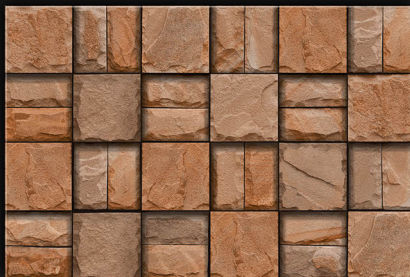

19205

size **450x300** mm

digital
Wall
tiles

 Matt elevation
series...

19206

size **450x300** mm

digital
Wall
tiles

 Matt elevation
series...