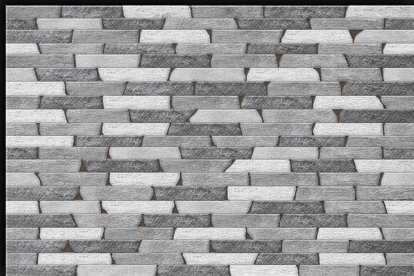

size **450x300** mm

digital
Wall
tiles

 Matt elevation
series...

1805

size **450x300** mm

digital
Wall
tiles

 Matt elevation
series...

1807