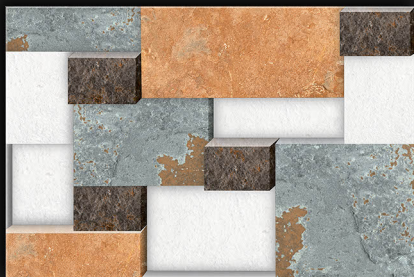

19217

size 450x300 mm

digital
Wall
tiles

 Matt elevation
series...

19218

size **450x300** mm

digital
Wall
tiles

 Matt elevation
series...