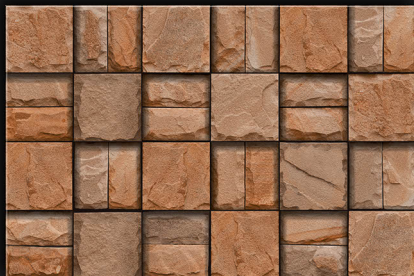

19205

size **450x300** mm

digital
Wall
tiles

 Matt elevation
series...

19206

size **450x300** mm

digital
Wall
tiles

 Matt elevation
series...