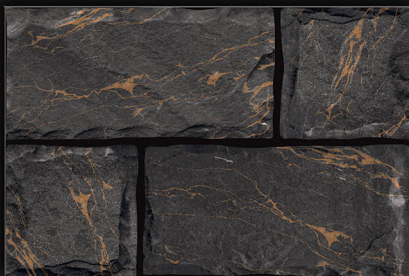

digital
Wall
tiles

Matt elevation
series...

19205

size **450x300** mm