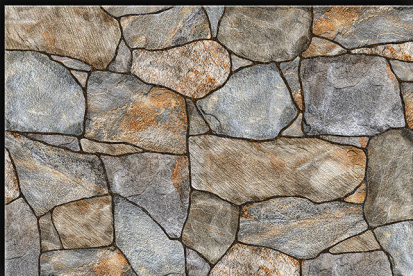

19217

size 450x300 mm

digital
Wall
tiles

 Matt elevation
series...

19218

size **450x300** mm

digital
Wall
tiles

 Matt elevation
series...