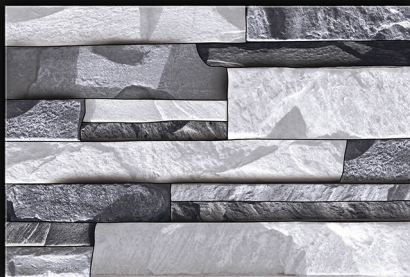

digital
Wall
tiles

Matt elevation
series...

18x23

size **450x300** mm