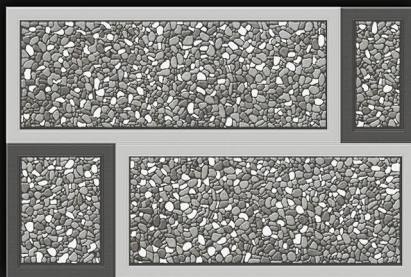

Creation...

Digital
Printing

digital
Wall
tiles

Matt elevation
series...

18947

size **450x300** mm

digital
Wall
tiles

 Matt elevation
series...