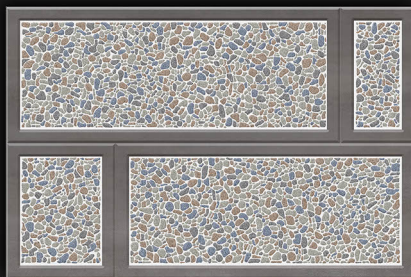

digital
Wall
tiles

Matt elevation
series...

19217

size 450x300 mm