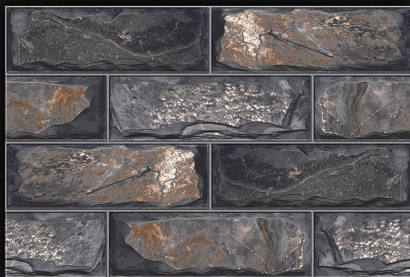

digital
Wall
tiles

Matt elevation
series...

19209

size **450x300** mm