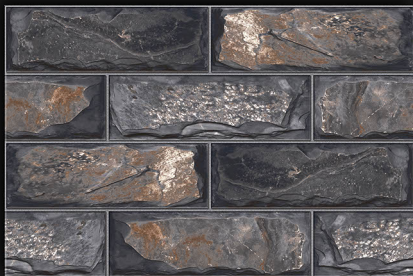

19207

size **450x300** mm

digital
Wall
tiles

 Matt elevation
series...

19208

size **450x300** mm

digital
Wall
tiles

 Matt elevation
series...