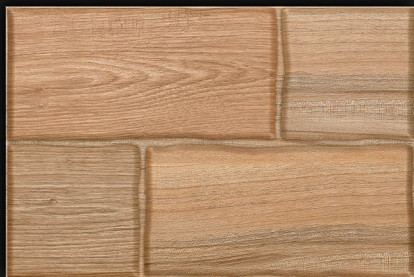

1858

size **450x300** mm

digital
Wall
tiles

 Matt elevation
series...

18°60

size **450x300** mm

digital
Wall
tiles

 Matt elevation
series...