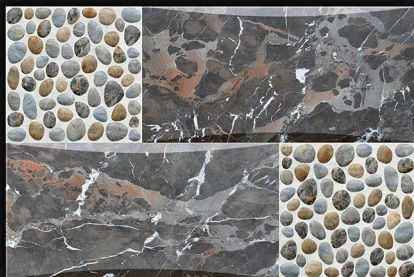

19211

size **450x300** mm

digital
Wall
tiles

 Matt elevation
series...

19212

size 450x300 mm

digital
Wall
tiles

 Matt elevation
series...