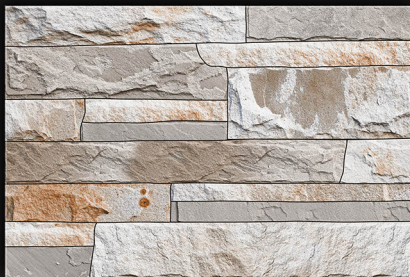

size **450x300** mm

digital
Wall
tiles

 Matt elevation
series...

18 18

size **450x300** mm

digital
Wall
tiles

 Matt elevation
series...

18919