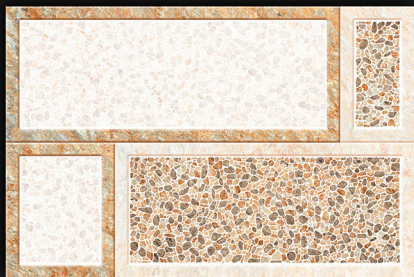

1851

size **450x300** mm

digital
Wall
tiles

 Matt elevation
series...

1853

size **450x300** mm

digital
Wall
tiles

 Matt elevation
series...