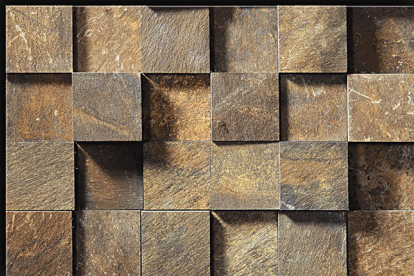

digital
Wall
tiles

Matt elevation
series...