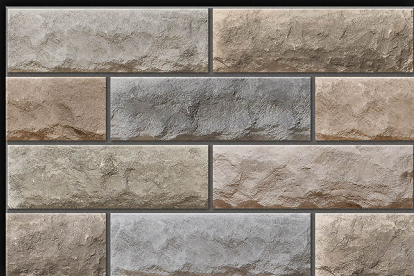

19211

size **450x300** mm

digital
Wall
tiles

 Matt elevation
series...

19212

size 450x300 mm

digital
Wall
tiles

 Matt elevation
series...