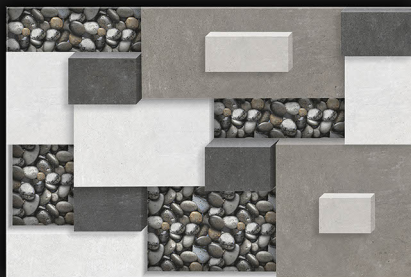

digital
Wall
tiles

Matt elevation
series...

19215

size **450x300** mm