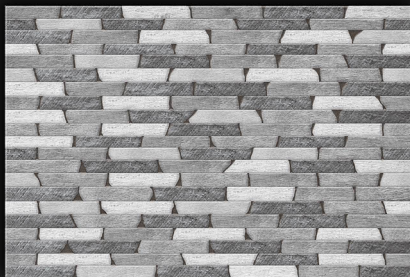

size **450x300** mm

digital
Wall
tiles

 Matt elevation
series...

1805

size **450x300** mm

digital
Wall
tiles

 Matt elevation
series...

1807