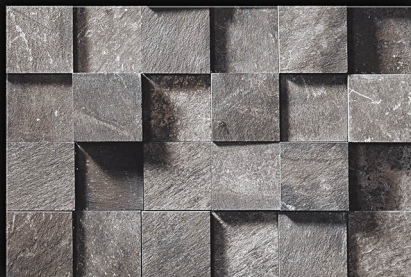

 Matt elevation
series...

18x40

size **450x300** mm

digital
Wall
tiles

 Matt elevation
series...

18x41

size **450x300** mm

digital
Wall
tiles