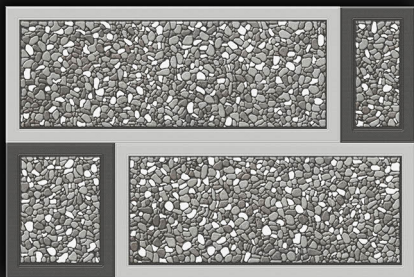

digital
Wall
tiles

Matt elevation
series...