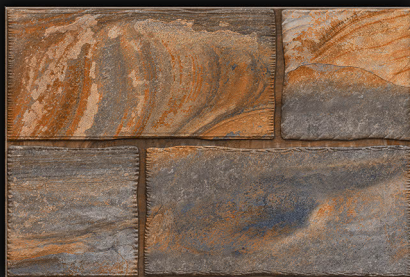

size **450x300** mm

*Wall The
Smart Choice*

 *Digital
Printing*

digital
Wall
tiles

 Matt elevation
series...

18033

size **450x300** mm

digital
Wall
tiles