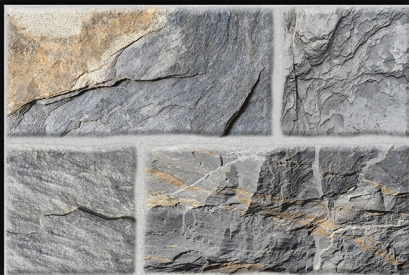

size **450x300** mm

digital
Wall
tiles

 Matt elevation
series...

1805

size **450x300** mm

digital
Wall
tiles

 Matt elevation
series...

1807