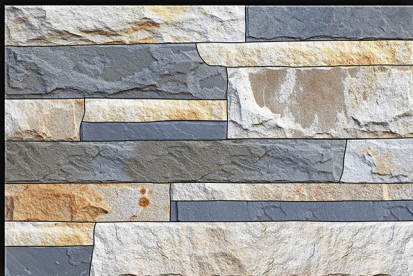

digital
Wall
tiles

Matt elevation
series...