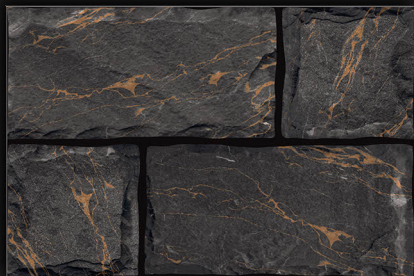

19203

size **450x300** mm

digital
Wall
tiles

 Matt elevation
series...

19204

size **450x300** mm

digital
Wall
tiles

 Matt elevation
series...