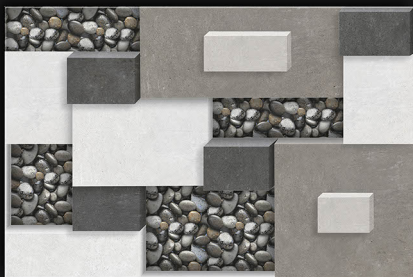

19213

size **450x300** mm

digital
Wall
tiles

 Matt elevation
series...

19214

size **450x300** mm

digital
Wall
tiles

 Matt elevation
series...