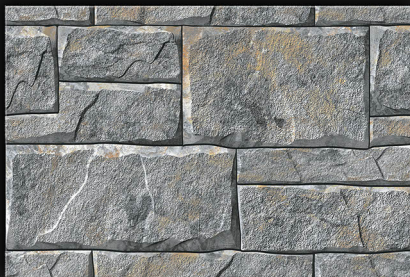

19215

size **450x300** mm

digital
Wall
tiles

 Matt elevation
series...

19216

size **450x300** mm

digital
Wall
tiles

 Matt elevation
series...