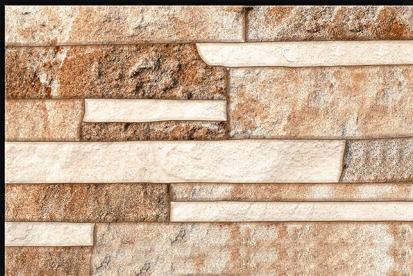

Creation...

Digital
Printing

digital
Wall
tiles

Matt elevation
series...

18947

size **450x300** mm

digital
Wall
tiles

 Matt elevation
series...