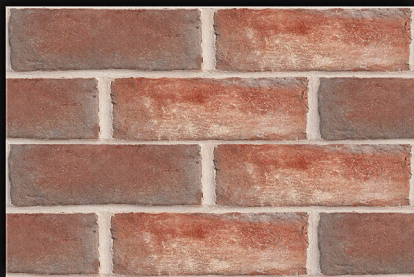

digital
Wall
tiles

Matt elevation
series...