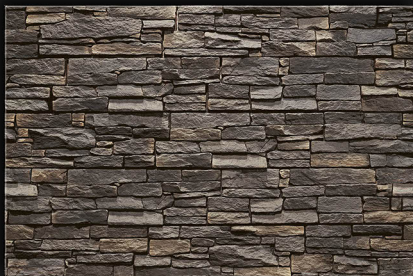

digital
Wall
tiles

Matt elevation
series...