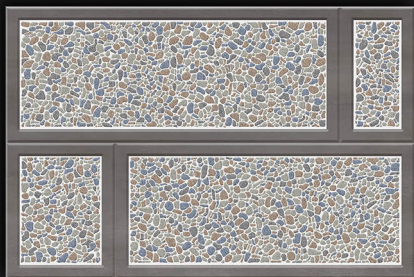

19215

size **450x300** mm

digital
Wall
tiles

 Matt elevation
series...

19216

size **450x300** mm

digital
Wall
tiles

 Matt elevation
series...