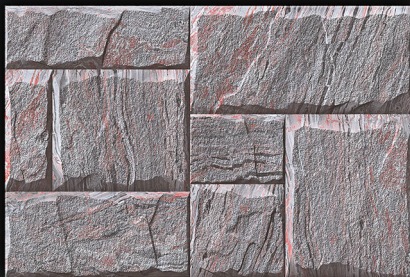

19203

size **450x300** mm

digital
Wall
tiles

 Matt elevation
series...

19204

size **450x300** mm

digital
Wall
tiles

 Matt elevation
series...