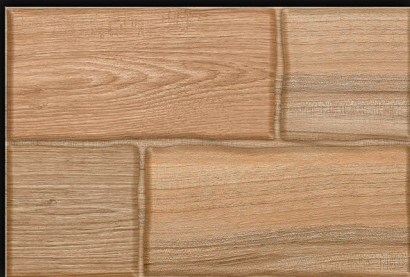

1858

size **450x300** mm

digital
Wall
tiles

 Matt elevation
series...

18°60

size **450x300** mm

digital
Wall
tiles

 Matt elevation
series...