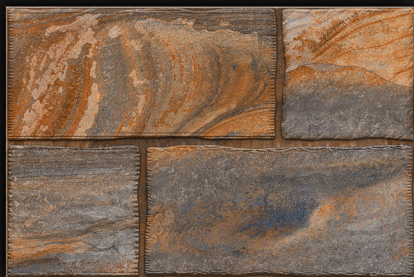

digital
Wall
tiles

Matt elevation
series...