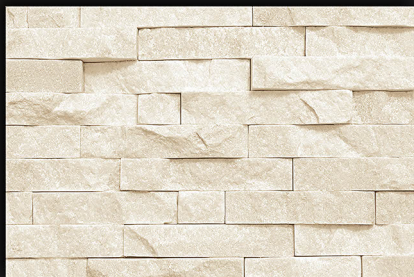

digital
Wall
tiles

Matt elevation
series...