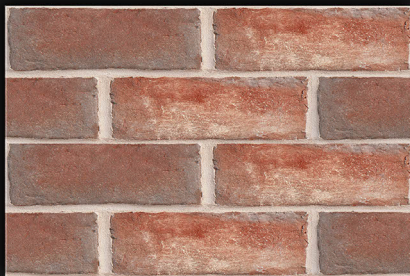

digital
Wall
tiles

Matt elevation
series...

18 81

size 450x300 mm