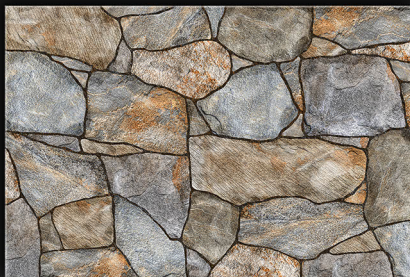

digital
Wall
tiles

Matt elevation
series...

19219

size **450x300** mm