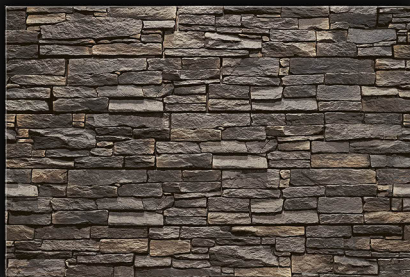

digital
Wall
tiles

Matt elevation
series...

18044

size **450x300** mm